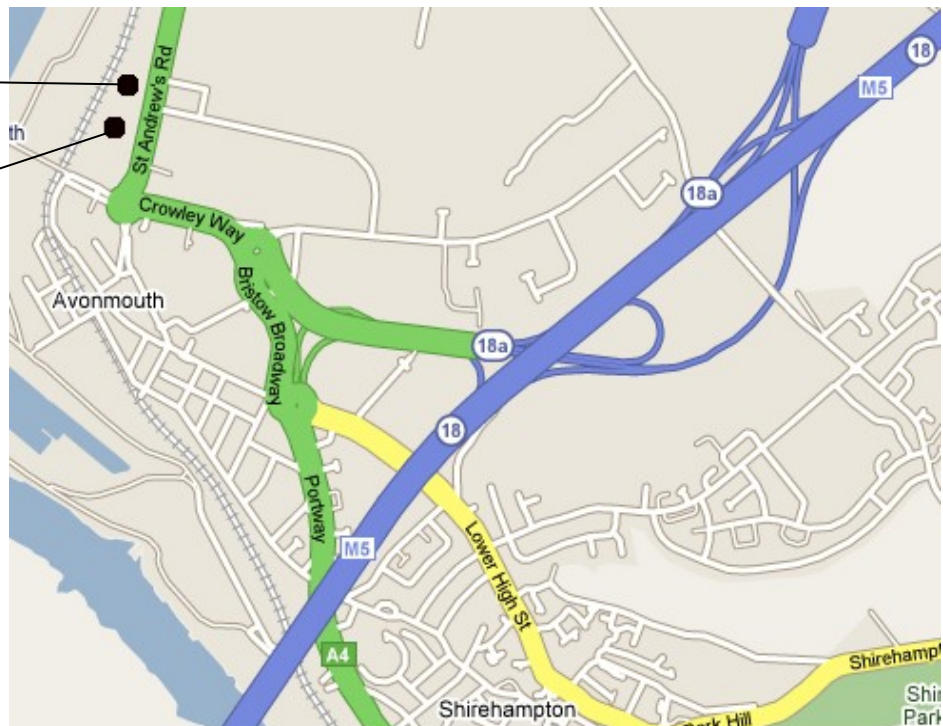

Address:

Top Height Training Ltd
c/o Avonsite Trans Ltd
Unit B
Port Edward Centre
St Andrews Road
Avonmouth
Bristol
BS11 9HS